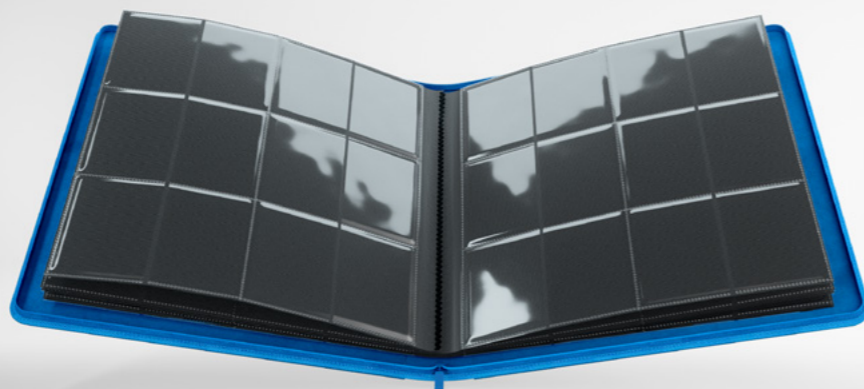

Inner microfiber lining  
in matching color

20 side-loading pages  
to hold up to 480  
double-sleeved cards

Perfect for  
PLAYSET collections  
of 4 cards each

Uniquely designed zipper  
puller for maximum grip