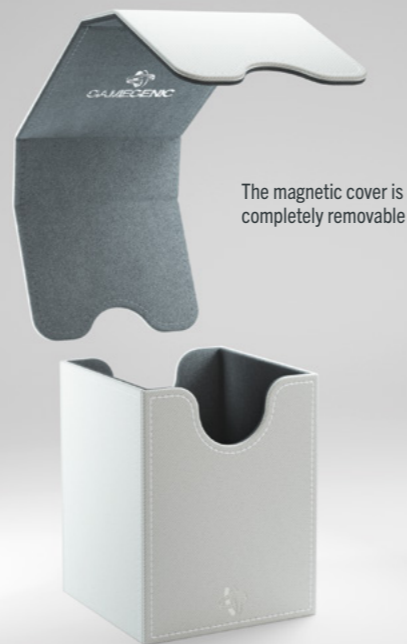

## MSRP\*\*

USD 16.99 | EUR 16.99 each

\*\* Manufacturer's Suggested Retail Price

Lid clips perfectly on bottom and allows free access to the deck. No disturbing flaps at the table!

PERSONALIZE YOUR BOX!

Interchangeable cover allows Mix & Match customization

The Sidekick can be tilted and positioned in many different ways

LET ME HOLD THAT FOR YOU!

Premium materials  
(Nexofyber surface  
+ microfiber inner lining)

The magnetic cover is  
completely removable

# SQUIRE 100+ CONVERTIBLE

The convertible Squire gives easy access to a double-sleeved 100-card deck. The Convertible line is designed to present cards in new and unique ways. Remove the lid, attach it to the bottom or start tilting your box in a wide variety of ways. This elegant deck box is manufactured with Nexofyber material and protects cards inside with a soft microfiber lining. Powerful magnets keep it safely closed.

## FEATURES

- Designed to hold up to **100** double-sleeved cards\*
- Completely removable cover. Allows Mix & Match customization
- Easy access for effortless removal of your deck
- Freedom of use: Wide variety of ways to display and tilt your opened box
- Powerful magnets for a precise and secure closure
- Premium materials (Nexofyber surface + microfiber inner lining)
- 100% compatible with convertible storage solutions, such as the Dungeon