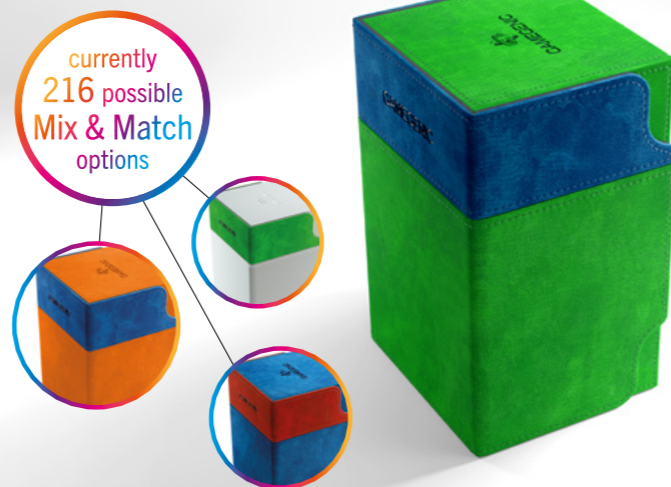

MSRP\*\*

USD 27.99 | EUR 27.99 each  
\*\* Manufacturer's Suggested Retail Price

**INNOVATION!**

**INNOVATION!**  
The removable card holder works perfectly as a card stack holder

Flaps can be detached and clipped to the back side

Premium materials (Nexofyber surface + microfiber inner lining)

Interchangeable flaps allow Mix & Match customization

currently 216 possible Mix & Match options

YOUR GAME IS ON MY WATCH!

The removable card holder can be used as a card stack holder to hold the deck in place at the table

# STRONGHOLD 200+ CONVERTIBLE

Two removable card holders keep up to 200 double-sleeved cards in this large and extremely robust deck box. The Stronghold is covered with elegant Nexofyber material, with soft microfiber inside, and also contains an accessories drawer. Just like other Convertible products, its flaps are removable and can be clipped to the back side of the box. Powerful magnets ensure a safe closure. Completely removable, interchangeable flaps and inner card holders offer Mix & Match customization options.