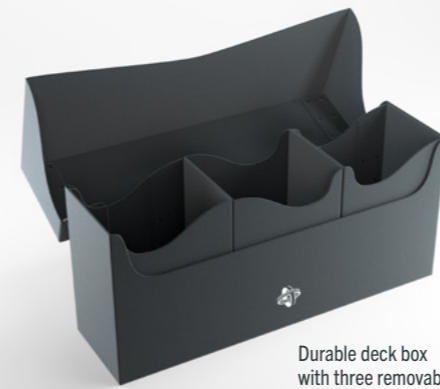

DOUBLE 160+ DECK HOLDER

A protective box to store two complete decks or up to 160 double-sleeved cards. This durable box is a functional and affordable storage solution. The 2 inner deck holders are removable and can hold up to 80 double-sleeved cards each. The innovative COBRA NECK technology allows for wide opening of the lid and easy access to cards and deck holders.

+2x

FEATURES

- Holds up to **160** double-sleeved cards*
- Durable deck box with self-locking lid + write-on strip
- Cobra Neck technology. Flap closure can be opened up to 180° for easy access to the deck
- Includes **two removable deck holders**, that can hold up to 80 double-sleeved cards each
- Strong welding points
- Acid-free, no PVC

*Optimized for Gamegenic Sleeves. Sleeves from other brands may affect capacity/compatibility

SPECIFICATIONS

Product size	147 x 60 x 100 mm
Material	Polypropylene
Packaging Type	OPP Bag
Carton content	24

COLOR VARIATIONS

BLACK

SKU	PRODUCT EAN / UPC	CASE ITF
GG25019ML	4251715401415	14251715401412

MSRP**

USD 5.49 | EUR 5.49 each
** Manufacturer's Suggested Retail Price

Durable deck box with three removable deck holders