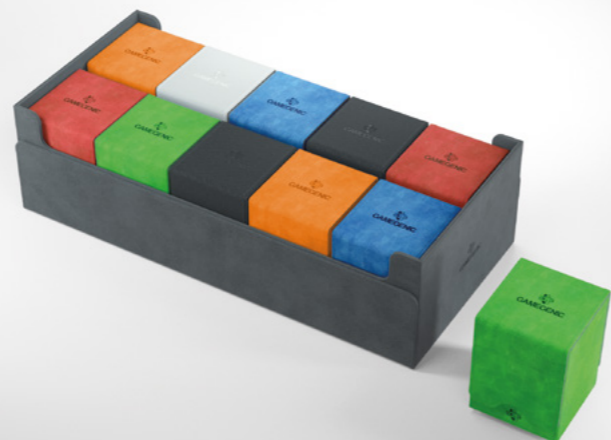

Nexofyber⁺. The new super-soft surface material. Elegant outer material and soft microfiber inner lining

Cover clips perfectly onto the bottom. No disturbing flaps at the table!

Almost endless options to fill your Dungeon

Stores 1,100+ double-sleeved cards*. Perfect for Cube Drafts

DUNGEON 1100+ CONVERTIBLE

The Dungeon is ideal for housing a complete card collection. It holds several deck boxes, playmats, accessories and, of course, a huge number of single cards (even protected in bigger toplayer sleeves). The closing mechanism is subtle but strong thanks to an ingenious design that keeps the box safely closed even when it is fully loaded. The box's premium Nexofyber⁺ outside material shares the elegant look of all Convertible products. Compatible not only with the rest of the product line but also with most boxes and solutions available on the market.

FEATURES

- Designed to hold up to **1,100** double-sleeved cards*
- Perfect for Cube Drafts
- Completely removable cover grants easy access to all components
- The cover clips onto the bottom and saves precious space at the gaming table
- Powerful magnets for a precise and secure closure
- Special locking mechanism provides a secure closure, even if the box is shaken upside-down
- **Almost endless options to fill your Dungeon:** Designed to hold deck boxes, playmats, accessories and single sleeved cards (even in toplayers)
- Premium materials (Nexofyber⁺ surface + microfiber inner lining)

*Optimized for Gamegenic Sleeves. Sleeves from other brands may affect capacity/compatibility

SPECIFICATIONS

Product size	414 x 200 x 114 mm
Material	Nexofyber⁺ surface + microfiber inner lining
Packaging Type	Window Cardboard Box
Carton content	4

COLOR VARIATIONS