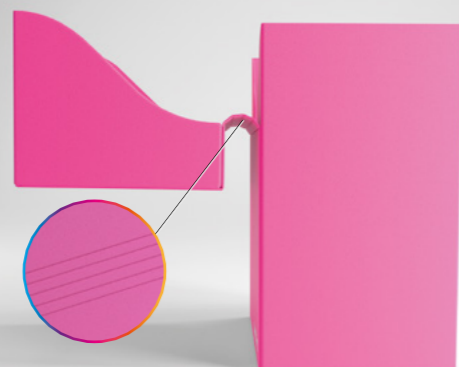

# DECK HOLDER 80+

With this casual product, players receive a smart and fast solution to store and organize their card decks. The Deck Holder 80+ is a casual deck box to safely protect up to 80 double-sleeved cards. Its self-locking flap closure can be opened by up to 180° thanks to the use of the innovative COBRA NECK technology on the back. A handy write-on strip allows for individual labeling. One Flex Card Divider is also included.

## FEATURES

- Holds up to 80 double-sleeved cards\*
- Durable deck box with self-locking lid + write-on strip
- Cobra Neck technology. Flap closure can be opened up to 180° for easy access to the deck
- Includes Flex Card Divider to separate your decks
- Strong welding points
- Acid-free, no PVC
- 100% compatible with convertible storage solutions, such as the Dungeon

## MSRP\*\*

USD 1.99 | EUR 1.99 each  
 \*\* Manufacturer's Suggested Retail Price

Cobra Neck technology. Flap closure can be opened up to 180° for easy access to the deck