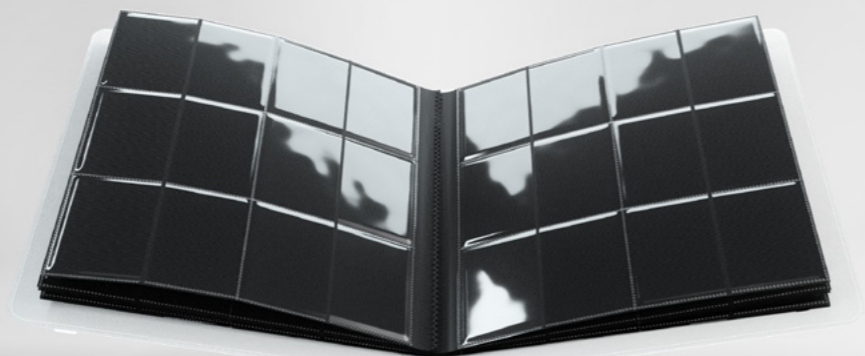

24-pocket pages keep standard- and Japanese-sized cards

PRIME ALBUM 24-POCKET

The Prime Album 24-Pocket is a great way to collect and organize collectible cards of standard or Japanese size. The album is covered with the innovative Nexofyber surface to create a comfortable touch & feel combined with an elegant look. The inside of all Prime Albums is covered with soft microfiber lining. Reinforced, rigid covers add protection to keep card collections safe. The album contains 20 pages with 24 side-loading pockets each, for a total capacity of 480 cards (even double-sleeved). Four compartments per page are perfect for PLAYSET collections (4 cards of each). An extra-wide elastic strap in matching color safely closes this album.

FEATURES

- 20 side-loading pages to hold up to 480 sleeved cards
- **COLORMATCH:** Cover, inner lining and strap in matching colors
- Extra-wide elastic strap with reinforced stitching
- 24 side-loading pockets per page keep cards shake-safe
- Perfect for PLAYSET collections of 4 cards each
- Holds standard- and Japanese-sized cards
- Optimized for double-sleeved cards
- Premium materials (Nexofyber surface + microfiber inner lining)
- Acid-free, no PVC

SPECIFICATIONS

Product size	317 x 320 x 33 mm
Material	Nexofyber surface + microfiber inner lining
Packaging Type	Window Cardboard Box
Carton content	12

COLOR VARIATIONS

BLACK	BLUE	RED
SKU GGS31026ML	SKU GGS31027ML	SKU GGS31028ML
PRODUCT EAN / UPC 4251715404010	PRODUCT EAN / UPC 4251715404034	PRODUCT EAN / UPC 4251715404058
CASE ITF 14251715404017	CASE ITF 14251715404031	CASE ITF 14251715404055
WHITE	GREEN	
SKU GGS31030ML	SKU GGS31029ML	
PRODUCT EAN / UPC 4251715404096	PRODUCT EAN / UPC 4251715404072	
CASE ITF 14251715404093	CASE ITF 14251715404079