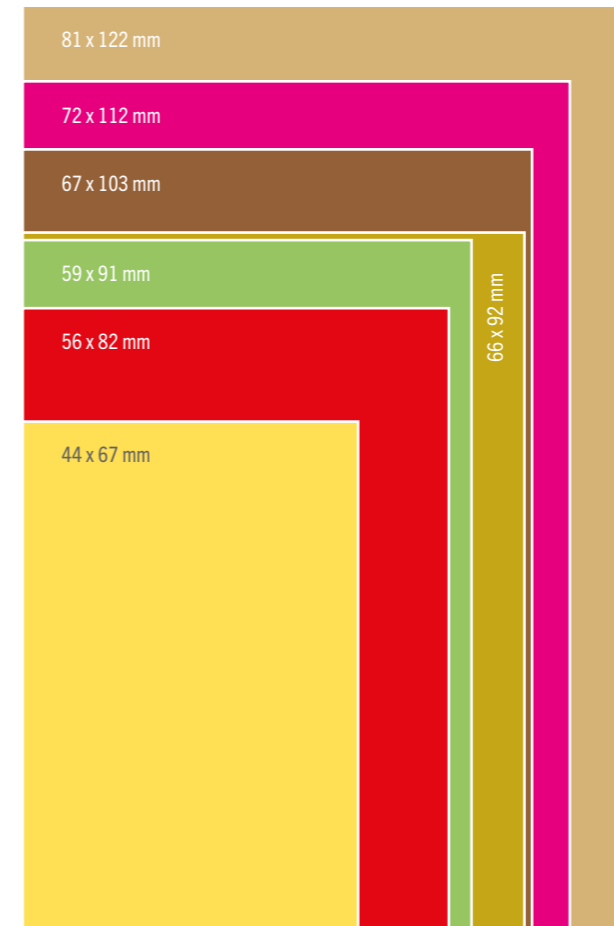

SUPPORT

Please feel free to contact us.
Our customer service team will do everything possible to address any request.

POSTAL ADDRESS

Gamegenic GmbH
Friedrichstr. 47
45128 Essen
Germany

CONTACT

Internet www.gamegenic.com
E-Mail info@gamegenic.com

FOLLOW US ON

@GamegenicSupplies

@Gamegenic_

GamegenicSupplies

GamegenicSupplies

GAMEGENIC

© 2020 Gamegenic GmbH, Friedrichstr. 47, 45128 Essen, Germany.
Gamegenic® is an Asmodee Group company. All Rights Reserved.

ALL RIGHTS RESERVED by their respective trademark holders.
The representation of compatibility does not infer challenge of
intellectual property rights, nor the endorsement of our products
by the represented company.

WHAT THE SLEEVE?

Find the correct sleeve size for your cards. Simply place your card over the size comparison boxes.