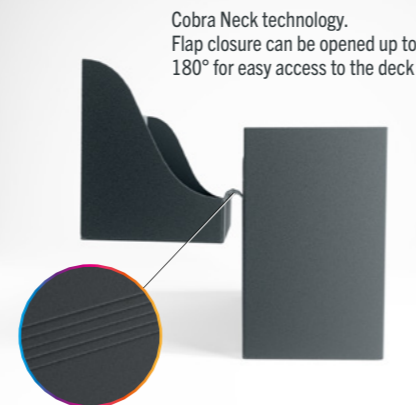

Cobra Neck technology. Flap closure can be opened up to 180° for easy access to the deck