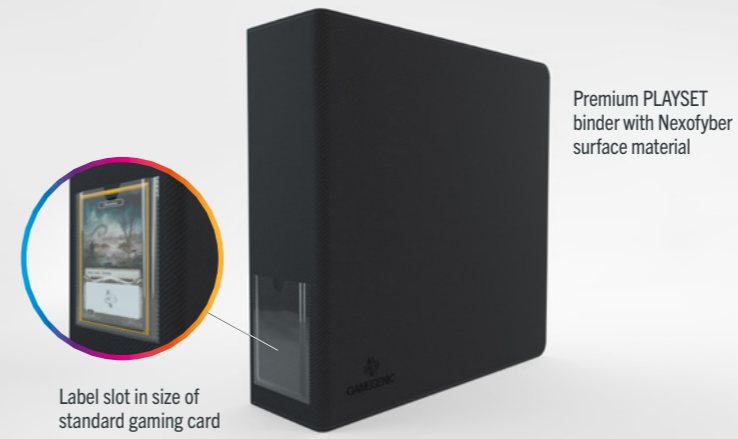

FEATURES

- Fits standard-sized 9- or 18-pocket pages
- Durable D-rings with reinforced hinges
- Thick front and back for increased protection
- Label slot can also carry a standard gaming card
- Flippable label at back for personalized markings
- Premium outer and inner materials (Nexofyber surface + microfiber inner lining)

SPECIFICATIONS

Product size 290 x 90 x 310 mm
Material Nexofyber surface + microfiber inner lining
Packaging Type Shrink Foil
Carton content 6

MSRP**
USD 24.99 | EUR 24.99 each
** Manufacturer's Suggested Retail Price

COLOR VARIATIONS

BLACK	BLUE	RED	WHITE	GREEN
SKU GGS33001ML	SKU GGS33002ML	SKU GGS33003ML	SKU GGS33005ML	SKU GGS33004ML
PRODUCT EAN / UPC 4251715404119	PRODUCT EAN / UPC 4251715404133	PRODUCT EAN / UPC 4251715404157	PRODUCT EAN / UPC 4251715404195	PRODUCT EAN / UPC 4251715404171
CASE ITF 14251715404116	CASE ITF 14251715404130	CASE ITF 14251715404154	CASE ITF 14251715404192	CASE ITF 14251715404178

Digital rendering shown. Depicted accessories, such as cards, dice, etc. are not included

PRIME PLAYSET RING-BINDER

The Prime Playset Ring-Binder is equipped with 3 durable D-rings to carry standard-sized 24- or 12-pocket pages. This ring-binder's increased length is optimized to keep PLAYSET pocket pages. It is covered with Nexofyber surface which provides an elegant look and comfortable feel while being dirt- and water-repellent. The inside of the Prime Playset Ring-Binder is covered with soft microfiber lining. A label slot at the back can either hold the flippable label or a standard-sized gaming card. With this the binder can be individually marked or labeled. Reinforced front- and back-covers add a thick layer of protection to provide a safe place for your PLAYSET collection.

FEATURES

- Fits standard-sized 12- or 24-pocket pages
- Durable D-rings with reinforced hinges
- Optimized size for PLAYSET pocket pages
- Thick front and back for increased protection
- Label slot can also carry a standard gaming card
- Flippable label at back for personalized markings
- Premium outer and inner materials (Nexofyber surface + microfiber inner lining)

SPECIFICATIONS

Product size 370 x 90 x 310 mm
Material Nexofyber surface + microfiber inner lining
Packaging Type Shrink Foil
Carton content 6

COLOR VARIATIONS

BLACK		
SKU GGS33006ML	PRODUCT EAN / UPC 4251715404218	CASE ITF 14251715404215

MSRP**
USD 29.99 | EUR 29.99 each
** Manufacturer's Suggested Retail Price