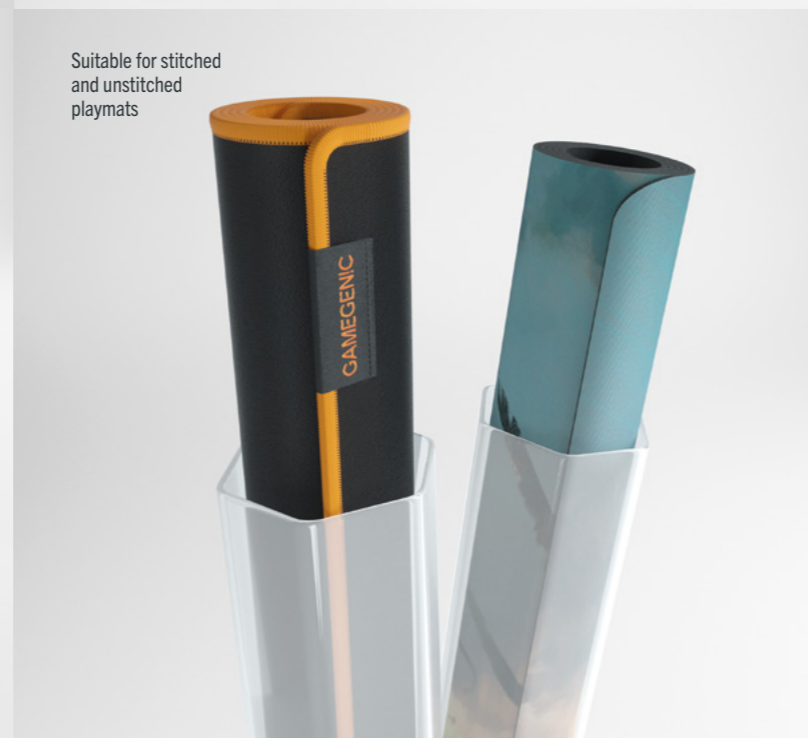

Snug fit with flexible cap that can be easily taken off

The reinforced base can withstand heavy pressure

Holds even extra-large or thick playmats safe and secure

Hexagonal shape prevents rolling around

Suitable for stitched and unstitched playmats

# PLAYMAT TUBE

Keep your playmats organized and protected. The Playmat Tube provides a secure storage solution for stitched and unstitched playmats in vibrant, semi-transparent colors. A hexagonal shape keeps the tube from rolling around on the table. The cap is made out of a flexible material and can be easily taken off, whilst still creating a tight seal to prevent the playmat from falling out accidentally, even when shaken. The Playmat Tube is made from shock- and scratch-resistant PETG and has a reinforced base to withstand heavy pressure.

## FEATURES

- Unique hexagonal shape avoids rolling from the table
- Perfect for standard-sized playmats
- Holds extra-large or particularly thick playmats
- Snug fit with flexible cap that can be easily taken off
- Reinforced base
- Can withstand heavy pressure
- Also ideal for protecting artwork or maps
- Acid-free, no PVC