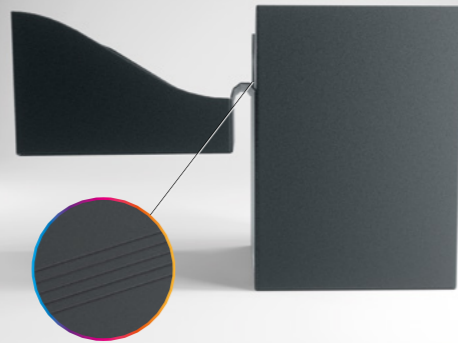

Cobra Neck technology. Flap closure can be opened up to 180° for easy access to the deck