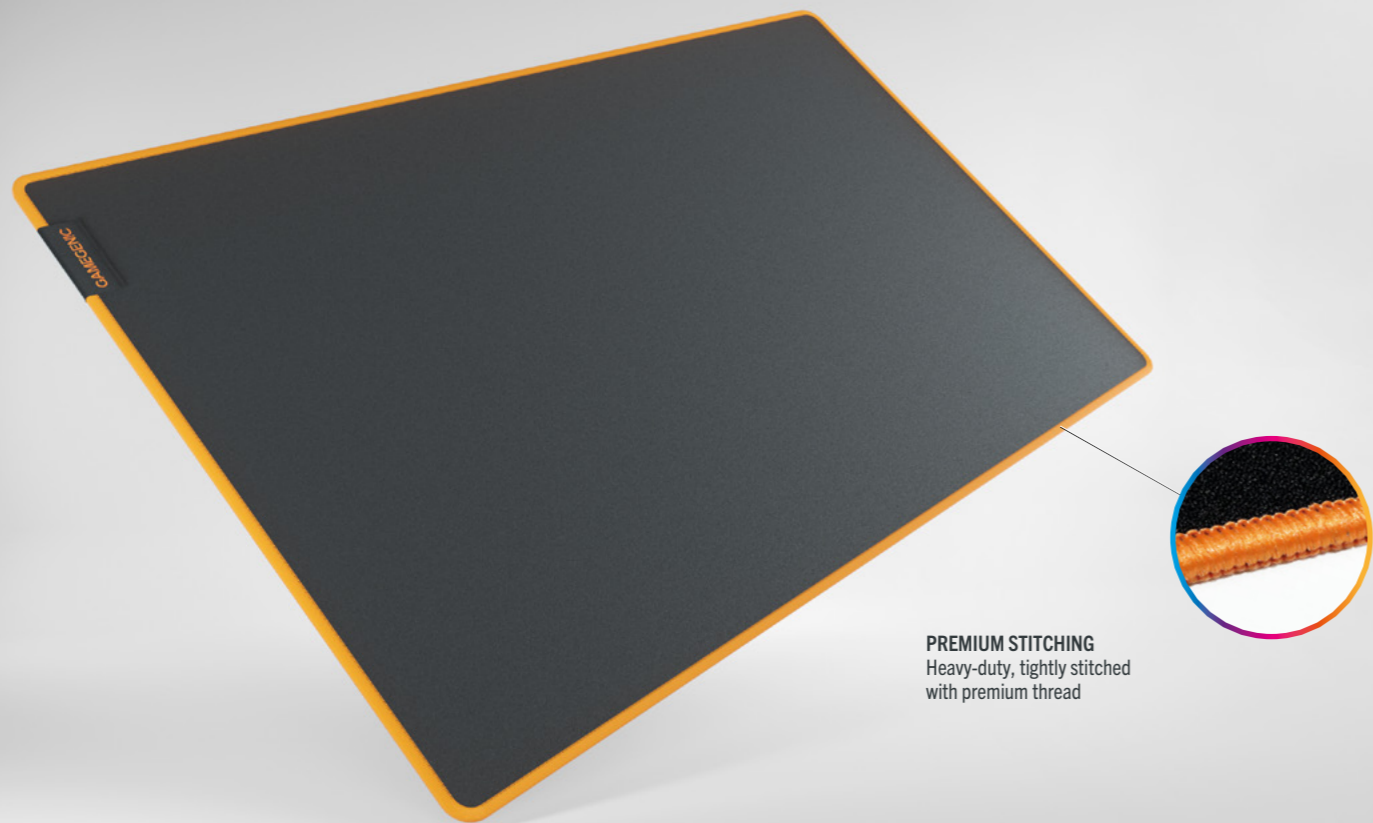

PREMIUM STITCHING
Heavy-duty, tightly stitched with premium thread