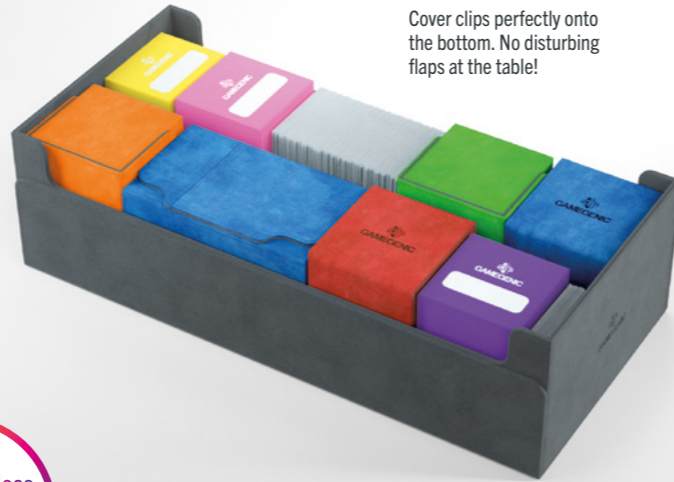

## FEATURES

- Holds up to **200** double-sleeved cards\* and accessories
- Tilt the box or clip flaps to the back side for customizable display and setup options
- Completely removable flaps and card holders allow for Mix & Match customization
- Independent access to both card holders and accessories drawer
- Comfortable for left- and right-handed use
- Powerful magnets for a precise and secure closure
- Premium materials (Nexofyber surface + microfiber inner lining)

Tilt the box or clip flaps to the back side for customizable display and setup options

Two removable card holders and one removable accessories drawer store up to **200** double-sleeved cards\* plus dice or tokens

**PERSONALIZE YOUR BOX!**

Perfect for Mix & Match customization e.g. Pokéball™ style

Completely removable flaps and card holders

**MSRP\*\***

USD 39.99 | EUR 39.99 each

\*\* Manufacturer's Suggested Retail Price

**THESE WALLS WILL WITHSTAND ANY SIEGE!**

Nexofyber<sup>+</sup>. The new super-soft surface material. Elegant outer material and soft microfiber inner lining

Cover clips perfectly onto the bottom. No disturbing flaps at the table!