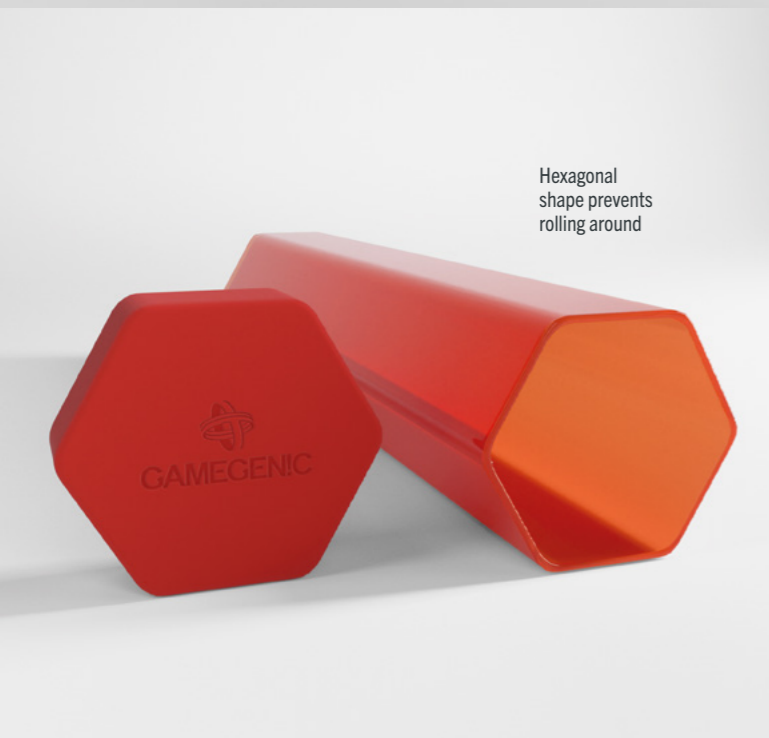

Snug fit with flexible cap that can be easily taken off

The reinforced base can withstand heavy pressure

Holds even extra-large or thick playmats safe and secure

Hexagonal shape prevents rolling around

Suitable for stitched and unstitched playmats

# PLAYMAT TUBE

Keep your playmats organized and protected. The Playmat Tube provides a secure storage solution for stitched and unstitched playmats in vibrant, semi-transparent colors. A hexagonal shape keeps the tube from rolling around on the table. The cap is made out of a flexible material and can be easily taken off, whilst still creating a tight seal to prevent the playmat from falling out accidentally, even when shaken. The Playmat Tube is made from shock- and scratch-resistant PETG and has a reinforced base to withstand heavy pressure.

## FEATURES

- Unique hexagonal shape avoids rolling from the table
- Perfect for standard-sized playmats
- Holds extra-large or particularly thick playmats
- Snug fit with flexible cap that can be easily taken off
- Reinforced base
- Can withstand heavy pressure
- Also ideal for protecting artwork or maps
- Acid-free, no PVC