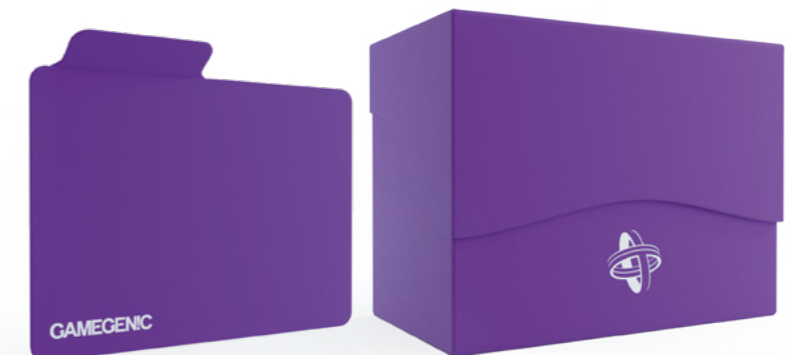

# SIDE 80+ HOLDER

With this casual product, players receive a smart and fast solution to store and organize their card decks. The Side Holder 80+ is a casual sideloading deck box to safely protect up to 80 double-sleeved cards. Its self-locking flap closure can be opened by up to 180° thanks to the use of the innovative COBRA NECK technology on the back. A handy write-on strip allows for individual labeling. A Flex Card Divider is also included.

## MSRP\*\*

USD 1.99 | EUR 1.99 each  
 \*\* Manufacturer's Suggested Retail Price

Cobra Neck technology. Flap closure can be opened up to 180° for easy access to the deck

Durable deck box includes FLEX Card Divider

YOUR  
COMPACT  
SIDELOADER

# DOUBLE 160+ DECK HOLDER

A protective box to store two complete decks or up to 160 double-sleeved cards. This durable box is a functional and affordable storage solution. The 2 inner deck holders are removable and can hold up to 80 double-sleeved cards each. The innovative COBRA NECK technology allows for wide opening of the lid and easy access to cards and deck holders.