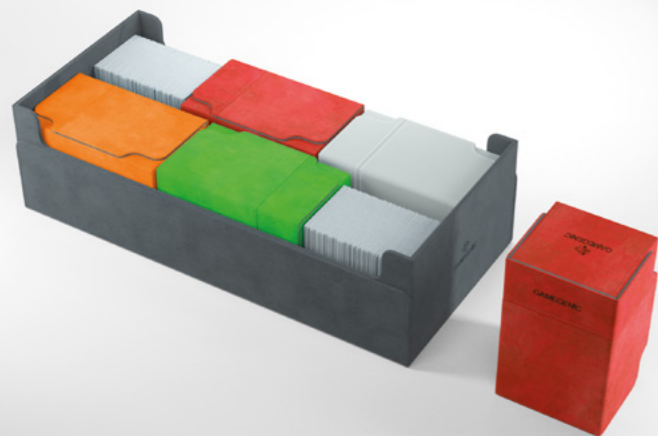

Nexofyber⁺. The new super-soft surface material. Elegant outer material and soft microfiber inner lining

Cover clips perfectly onto the bottom. No disturbing flaps at the table!

Almost endless options to fill your Dungeon

Stores 1,100+ double-sleeved cards*. Perfect for Cube Drafts

DUNGEON 1100+ CONVERTIBLE

The Dungeon is ideal for housing a complete card collection. It holds several deck boxes, playmats, accessories and, of course, a huge number of single cards (even protected in bigger toplayer sleeves). The closing mechanism is subtle but strong thanks to an ingenious design that keeps the box safely closed even when it is fully loaded. The box's premium Nexofyber⁺ outside material shares the elegant look of all Convertible products. Compatible not only with the rest of the product line but also with most boxes and solutions available on the market.

FEATURES

- Designed to hold up to **1,100** double-sleeved cards*
- Perfect for Cube Drafts
- Completely removable cover grants easy access to all components
- The cover clips onto the bottom and saves precious space at the gaming table
- Powerful magnets for a precise and secure closure
- Special locking mechanism provides a secure closure, even if the box is shaken upside-down
- **Almost endless options to fill your Dungeon:** Designed to hold deck boxes, playmats, accessories and single sleeved cards (even in toplayers)
- Premium materials (Nexofyber⁺ surface + microfiber inner lining)

*Optimized for Gamegenic Sleeves. Sleeves from other brands may affect capacity/compatibility

SPECIFICATIONS

Product size	414 x 200 x 114 mm
Material	Nexofyber⁺ surface + microfiber inner lining
Packaging Type	Window Cardboard Box
Carton content	4

COLOR VARIATIONS