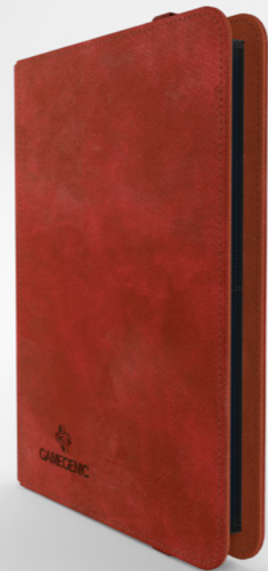

# BINDERS & PAGES

Premium PLAYSET album with Nexofyber surface material

Elastic strap, mounted to the inside for subtle closure

Perfect for PLAYSET collections of 4 cards each

20 side-loading pages to hold up to 160 double-sleeved cards