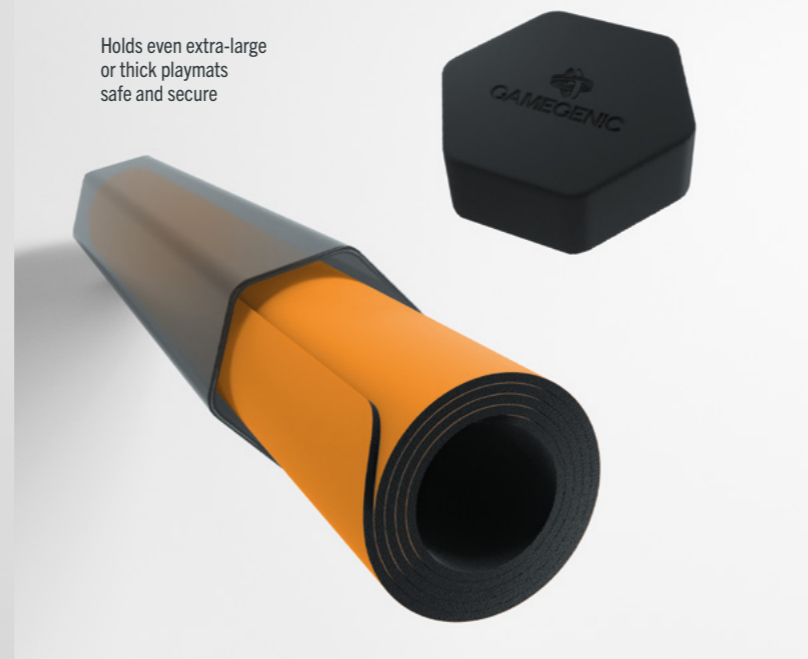

Snug fit with flexible cap that can be easily taken off

The reinforced base can withstand heavy pressure

Holds even extra-large or thick playmats safe and secure

Hexagonal shape prevents rolling around

Suitable for stitched and unstitched playmats