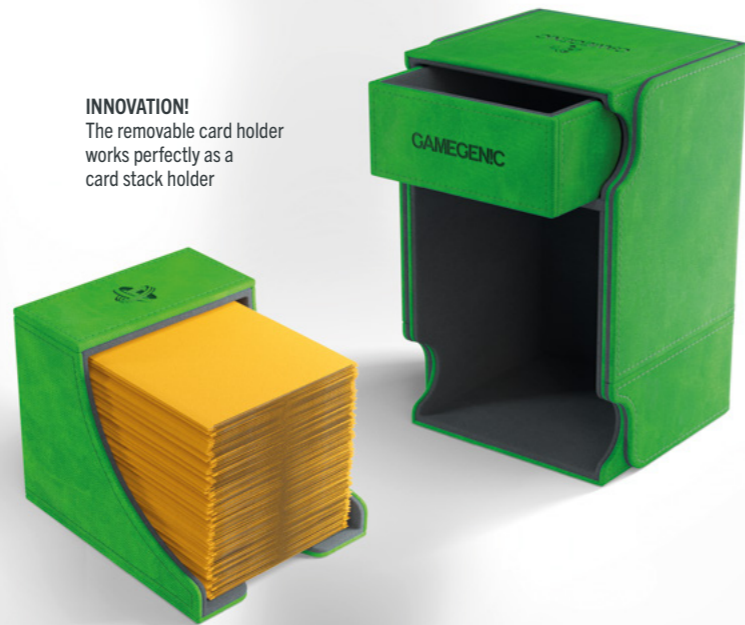

## FEATURES

- Holds up to **100** double-sleeved cards\* and accessories
- Includes removable accessories drawer and card holder, with independent access
- Card holder can be used as a card stack holder to hold deck in place at the table
- Cards are orientated to the front for direct visibility
- Completely removable flaps. Allows Mix & Match customization
- Flaps can be detached and clipped to the back side
- Comfortable for left- and right-handed use
- Powerful magnets for a precise and secure closure
- Premium materials (Nexofyber surface + microfiber inner lining)
- 100% compatible with convertible storage solutions, such as the Dungeon

MSRP\*\*

USD 27.99 | EUR 27.99 each  
\*\* Manufacturer's Suggested Retail Price

**INNOVATION!**

**INNOVATION!**  
The removable card holder works perfectly as a card stack holder

Flaps can be detached and clipped to the back side

Premium materials (Nexofyber surface + microfiber inner lining)

Interchangeable flaps allow Mix & Match customization

currently 216 possible Mix & Match options

YOUR GAME IS ON MY WATCH!

The removable card holder can be used as a card stack holder to hold the deck in place at the table

# STRONGHOLD 200+ CONVERTIBLE

Two removable card holders keep up to 200 double-sleeved cards in this large and extremely robust deck box. The Stronghold is covered with elegant Nexofyber material, with soft microfiber inside, and also contains an accessories drawer. Just like other Convertible products, its flaps are removable and can be clipped to the back side of the box. Powerful magnets ensure a safe closure. Completely removable, interchangeable flaps and inner card holders offer Mix & Match customization options.