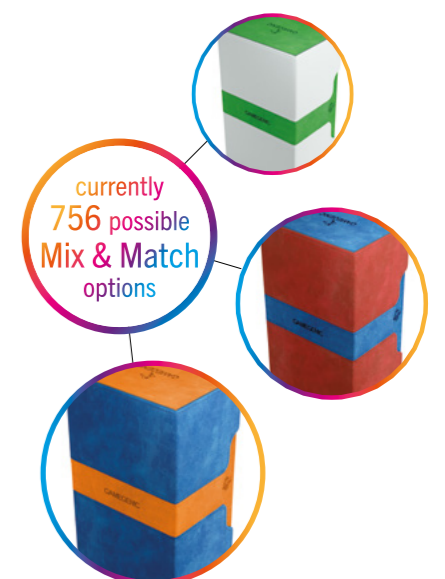

MSRP**

USD 39.99 | EUR 39.99 each

** Manufacturer's Suggested Retail Price

THESE WALLS WILL WITHSTAND ANY SIEGE!