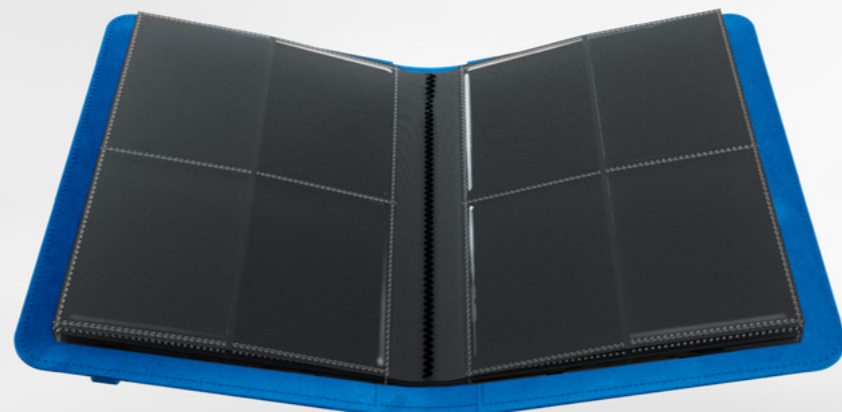

8-pocket pages keep standard- and Japanese-sized cards

PRIME ALBUM 8-POCKET

The Prime Album 8-Pocket is a great way to collect and organize collectible cards of standard or Japanese size. The album is covered with the innovative Nexofyber surface to create a comfortable touch & feel combined with an elegant look. The inside of all Prime Albums is covered with soft microfiber lining. Reinforced, rigid covers add protection to keep card collections safe. The album contains 20 pages with 8 side-loading pockets each, for a total capacity of 160 cards (even double-sleeved). Four compartments per page are perfect for PLAYSET collections (4 cards of each). An extra-wide elastic strap in matching color safely closes this album.

FEATURES

- 20 side-loading pages to hold up to 160 sleeved cards
- **COLORMATCH:** Cover, inner lining and strap in matching colors
- Extra-wide elastic strap with reinforced stitching
- 8 side-loading pockets per page keep cards shake-safe
- Perfect for PLAYSET collections of 4 cards each
- Holds standard- and Japanese-sized cards
- Optimized for double-sleeved cards
- Premium materials (Nexofyber surface + microfiber inner lining)
- Acid-free, no PVC

SPECIFICATIONS

Product size	175 x 33 x 227 mm
Material	Nexofyber surface + microfiber inner lining
Packaging Type	Window Cardboard Box
Carton content	12

COLOR VARIATIONS

BLACK	BLUE	RED
SKU GGS31016ML	SKU GGS31017ML	SKU GGS31018ML
PRODUCT EAN / UPC 4251715403815	PRODUCT EAN / UPC 4251715403839	PRODUCT EAN / UPC 4251715403853
CASE ITF 14251715403812	CASE ITF 14251715403836	CASE ITF 14251715403850
WHITE	GREEN	
SKU GGS31020ML	SKU GGS31019ML	
PRODUCT EAN / UPC 4251715403891	PRODUCT EAN / UPC 4251715403877	
CASE ITF 14251715403898	CASE ITF 14251715403874