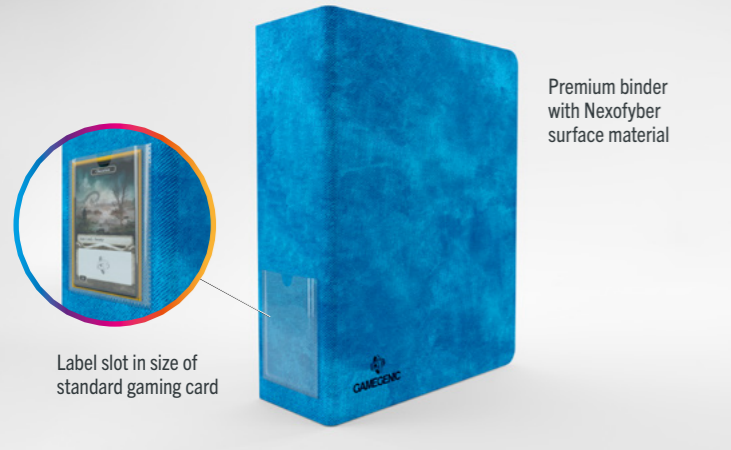

PRIME RING-BINDER

The Prime Ring-Binder is equipped with 3 durable D-rings to carry standard-sized 18- or 9-pocket pages. It is covered with Nexofyber surface which provides an elegant look and comfortable feel while being dirt- and water-repellent. The inside of the Prime Ring-Binder is covered with soft microfiber lining. A label slot at the back can either hold the flippable label or a standard-sized gaming card. With this the binder can be individually marked or labeled. Reinforced front- and back-covers add a thick layer of protection to provide a safe place for any card collection.

FEATURES

- Fits standard-sized 9- or 18-pocket pages
- Durable D-rings with reinforced hinges
- Thick front and back for increased protection
- Label slot can also carry a standard gaming card
- Flippable label at back for personalized markings
- Premium outer and inner materials (Nexofyber surface + microfiber inner lining)

SPECIFICATIONS

Product size 290 x 90 x 310 mm
Material Nexofyber surface + microfiber inner lining
Packaging Type Shrink Foil
Carton content 6

MSRP**
USD 24.99 | EUR 24.99 each
** Manufacturer's Suggested Retail Price

COLOR VARIATIONS

BLACK	BLUE	RED	WHITE	GREEN
SKU GGS33001ML	SKU GGS33002ML	SKU GGS33003ML	SKU GGS33005ML	SKU GGS33004ML
PRODUCT EAN / UPC 4251715404119	PRODUCT EAN / UPC 4251715404133	PRODUCT EAN / UPC 4251715404157	PRODUCT EAN / UPC 4251715404195	PRODUCT EAN / UPC 4251715404171
CASE ITF 14251715404116	CASE ITF 14251715404130	CASE ITF 14251715404154	CASE ITF 14251715404192	CASE ITF 14251715404178

PRIME PLAYSET RING-BINDER