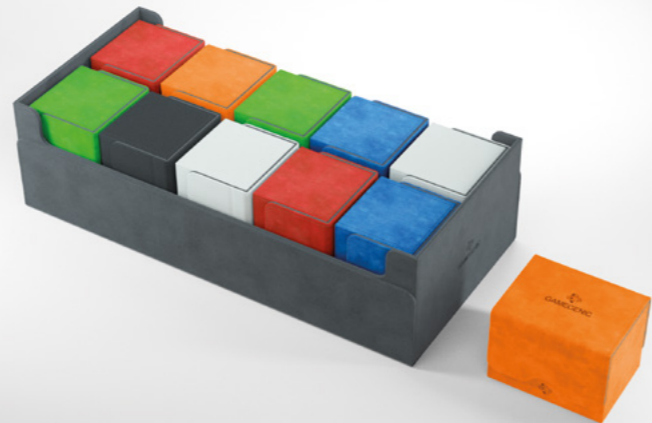

Tilt the box or clip flaps to the back side for customizable display and setup options

Two removable card holders and one removable accessories drawer store up to **200** double-sleeved cards\* plus dice or tokens

**THESE WALLS WILL WITHSTAND ANY SIEGE!**

Nexofyber<sup>+</sup>. The new super-soft surface material. Elegant outer material and soft microfiber inner lining

Cover clips perfectly onto the bottom. No disturbing flaps at the table!

# DUNGEON 1100+ CONVERTIBLE

The Dungeon is ideal for housing a complete card collection. It holds several deck boxes, playmats, accessories and, of course, a huge number of single cards (even protected in bigger toplayer sleeves). The closing mechanism is subtle but strong thanks to an ingenious design that keeps the box safely closed even when it is fully loaded. The box's premium Nexofyber<sup>+</sup> outside material shares the elegant look of all Convertible products. Compatible not only with the rest of the product line but also with most boxes and solutions available on the market.

## FEATURES

- Designed to hold up to **1,100** double-sleeved cards\*
- Perfect for Cube Drafts
- Completely removable cover grants easy access to all components
- The cover clips onto the bottom and saves precious space at the gaming table
- Powerful magnets for a precise and secure closure
- Special locking mechanism provides a secure closure, even if the box is shaken upside-down
- Almost endless options to fill your Dungeon:** Designed to hold deck boxes, playmats, accessories and single sleeved cards (even in toplayers)
- Premium materials (Nexofyber<sup>+</sup> surface + microfiber inner lining)