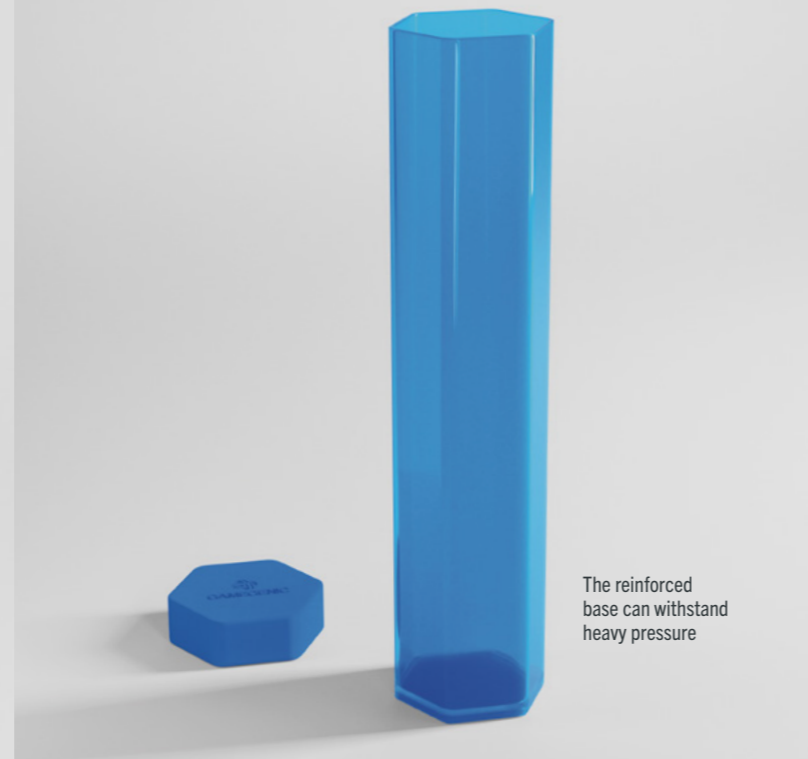

Snug fit with flexible cap that can be easily taken off

The reinforced base can withstand heavy pressure

Holds even extra-large or thick playmats safe and secure

Hexagonal shape prevents rolling around

Suitable for stitched and unstitched playmats

# PLAYMAT TUBE

Keep your playmats organized and protected. The Playmat Tube provides a secure storage solution for stitched and unstitched playmats in vibrant, semi-transparent colors. A hexagonal shape keeps the tube from rolling around on the table. The cap is made out of a flexible material and can be easily taken off, whilst still creating a tight seal to prevent the playmat from falling out accidentally, even when shaken. The Playmat Tube is made from shock- and scratch-resistant PETG and has a reinforced base to withstand heavy pressure.