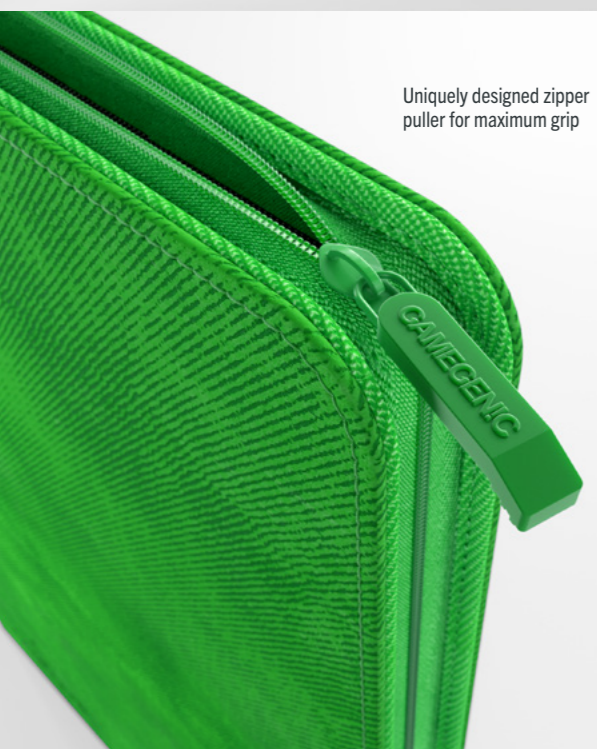

Uniquely designed zipper puller for maximum grip