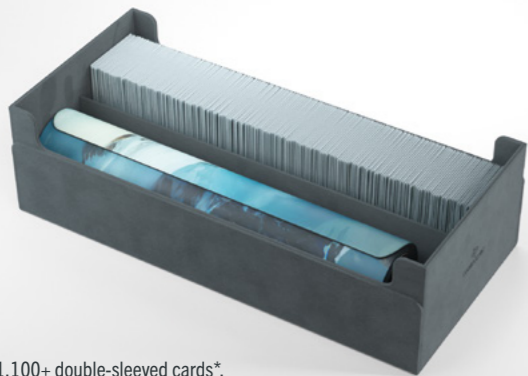

Stores 1,100+ double-sleeved cards*. Perfect for Cube Drafts