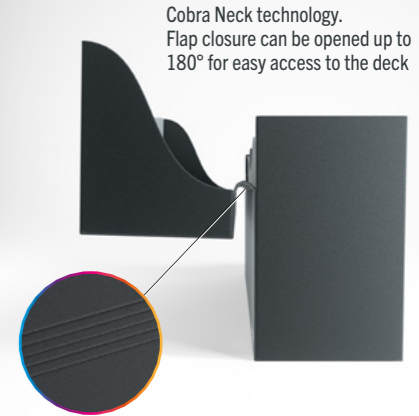

Cobra Neck technology. Flap closure can be opened up to 180° for easy access to the deck

Digital rendering shown. Depicted accessories, such as cards, dice, etc. are not included