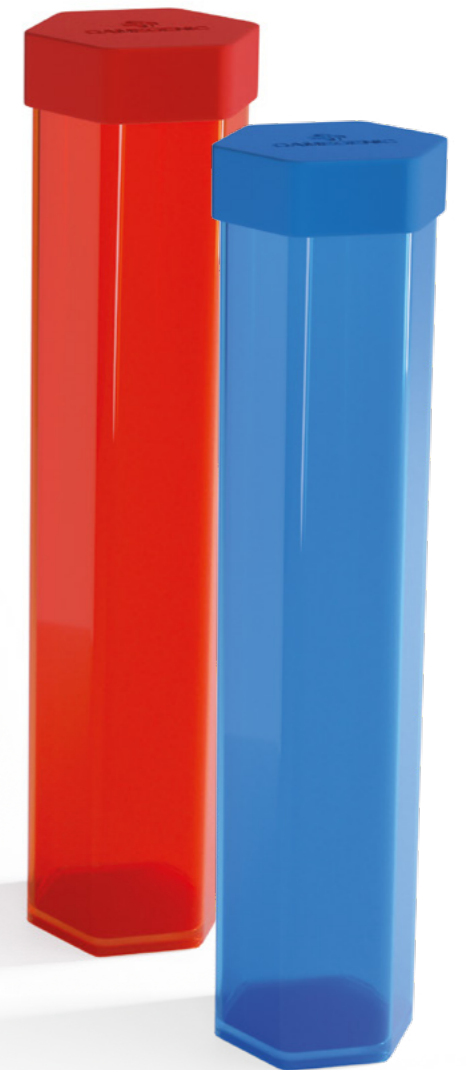

Snug fit with flexible cap that can be easily taken off

The reinforced base can withstand heavy pressure

Holds even extra-large or thick playmats safe and secure

Hexagonal shape prevents rolling around

Suitable for stitched and unstitched playmats

PLAYMAT TUBE

Keep your playmats organized and protected. The Playmat Tube provides a secure storage solution for stitched and unstitched playmats in vibrant, semi-transparent colors. A hexagonal shape keeps the tube from rolling around on the table. The cap is made out of a flexible material and can be easily taken off, whilst still creating a tight seal to prevent the playmat from falling out accidentally, even when shaken. The Playmat Tube is made from shock- and scratch-resistant PETG and has a reinforced base to withstand heavy pressure.

FEATURES

- Unique hexagonal shape avoids rolling from the table
- Perfect for standard-sized playmats
- Holds extra-large or particularly thick playmats
- Snug fit with flexible cap that can be easily taken off
- Reinforced base
- Can withstand heavy pressure
- Also ideal for protecting artwork or maps
- Acid-free, no PVC

SPECIFICATIONS

Product size 75 x 385 mm
Material PETG, silicone
Packaging Type OPP Bag
Carton content 12

MSRP**

USD 7.99 | EUR 7.99 each
** Manufacturer's Suggested Retail Price

COLOR VARIATIONS

BLACK	BLUE	RED
SKU GGS49001ML	SKU GGS49005ML	SKU GGS49002ML
PRODUCT EAN / UPC 4251715407455	PRODUCT EAN / UPC 4251715407530	PRODUCT EAN / UPC 4251715407479
CASE ITF 14251715407452	CASE ITF 14251715407537	CASE ITF 14251715407476
CLEAR	GREEN	
SKU GGS49004ML	SKU GGS49003ML	
PRODUCT EAN / UPC 4251715407516	PRODUCT EAN / UPC 4251715407493	
CASE ITF 14251715407513	CASE ITF 14251715407490	

PROTECT
YOUR
PLAYMAT!