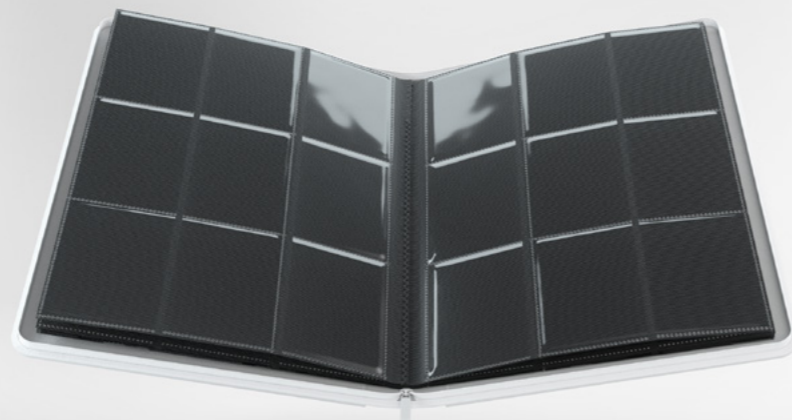

Uniquely designed zipper puller for maximum grip

18-pocket pages keep standard- and Japanese-sized cards

ZIP-UP ALBUM 18-POCKET

The Zip-Up Album 18-Pocket is a great way to collect and organize collectible cards of standard or Japanese size. The album is covered with the innovative Nexofyber surface to create a comfortable touch & feel combined with an elegant look. The inside of all Zip-Up Albums is covered with soft microfiber lining. Reinforced, rigid covers add protection to keep card collections safe. The album holds 20 pages with 18 side-loading pockets each for a total capacity of 360 cards (even double-sleeved). A durable zipper closes this album from all sides.

FEATURES

- 20 side-loading pages to hold up to 360 sleeved cards
- Uniquely designed zipper puller for maximum grip
- 18 side-loading pockets per page keep cards shake-safe
- Holds standard- and Japanese-sized cards
- Optimized for double-sleeved cards
- Rigid cover prevents warping of front or back side
- Premium materials (Nexofyber surface + microfiber inner lining)
- Inner microfiber lining in matching color
- Acid-free, no PVC

SPECIFICATIONS

Product size	268 x 36 x 350 mm
Material	Nexofyber surface + microfiber inner lining
Packaging Type	Window Cardboard Box
Carton content	12

COLOR VARIATIONS

BLACK	BLUE	RED
SKU GGS31001ML	SKU GGS31002ML	SKU GGS31003ML
PRODUCT EAN / UPC 4251715403518	PRODUCT EAN / UPC 4251715403532	PRODUCT EAN / UPC 4251715403556
CASE ITF 14251715403515	CASE ITF 14251715403539	CASE ITF 14251715403553
WHITE	GREEN	
SKU GGS31005ML	SKU GGS31004ML	
PRODUCT EAN / UPC 4251715403594	PRODUCT EAN / UPC 4251715403570	
CASE ITF 14251715403591	CASE ITF 14251715403577