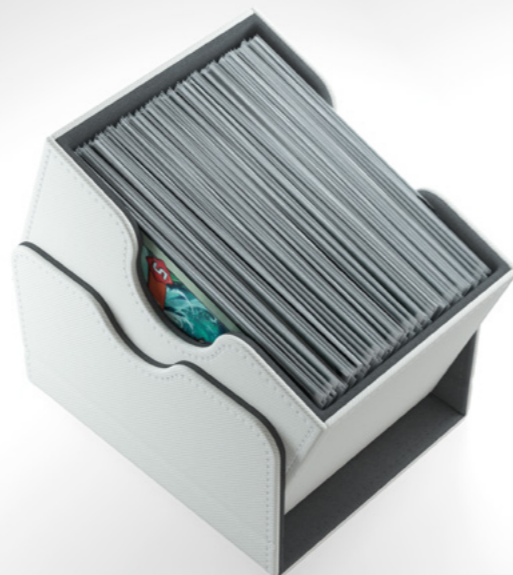

## MSRP\*\*

USD 16.99 | EUR 16.99 each

\*\* Manufacturer's Suggested Retail Price

Lid clips perfectly on bottom and allows free access to the deck. No disturbing flaps at the table!

PERSONALIZE YOUR BOX!

Interchangeable cover allows Mix & Match customization

The Sidekick can be tilted and positioned in many different ways

LET ME HOLD THAT FOR YOU!

Premium materials  
(Nexofyber surface  
+ microfiber inner lining)

The magnetic cover is  
completely removable

# SQUIRE 100+ CONVERTIBLE

The convertible Squire gives easy access to a double-sleeved 100-card deck. The Convertible line is designed to present cards in new and unique ways. Remove the lid, attach it to the bottom or start tilting your box in a wide variety of ways. This elegant deck box is manufactured with Nexofyber material and protects cards inside with a soft microfiber lining. Powerful magnets keep it safely closed.

## FEATURES

- Designed to hold up to **100** double-sleeved cards\*
- Completely removable cover. Allows Mix & Match customization
- Easy access for effortless removal of your deck
- Freedom of use: Wide variety of ways to display and tilt your opened box
- Powerful magnets for a precise and secure closure
- Premium materials (Nexofyber surface + microfiber inner lining)
- 100% compatible with convertible storage solutions, such as the Dungeon