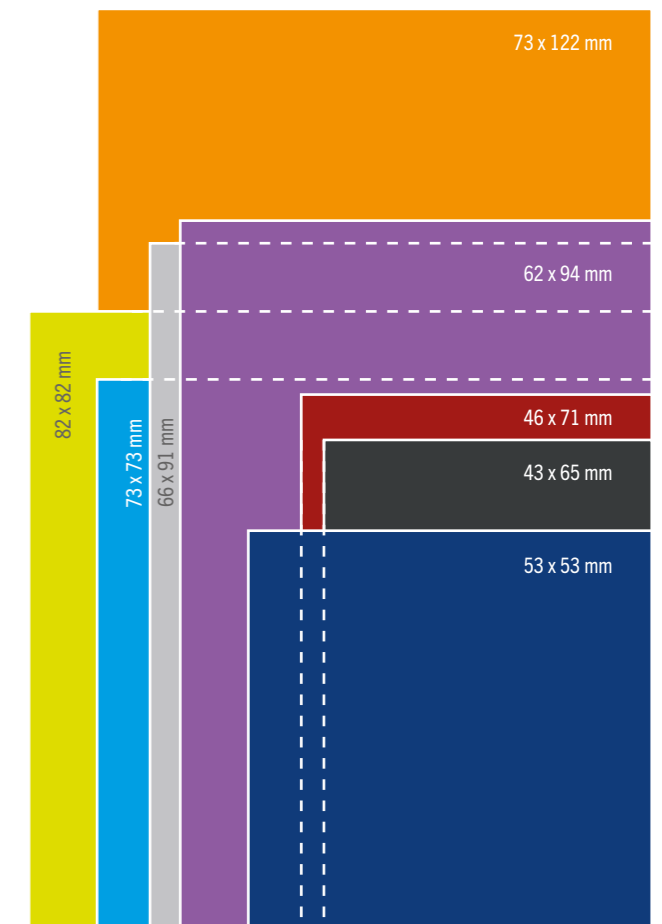

SAND	Dixit Sleeves | 81 x 122 mm Product: Matte Prime Sleeves, Prime Sleeves
MAGENTA	Scythe / Lost Cities Sleeves | 72 x 112 mm Product: Matte Prime Sleeves, Prime Sleeves
BROWN	7 Wonders Sleeves | 67 x 103 mm Product: Matte Prime Sleeves, Prime Sleeves
GOLD	KeyForge® Exoshields | 66 x 92 mm Product: Matte Prime Sleeves, Prime Sleeves,
GREEN	Standard American-Sized Sleeves | 59 x 91 mm Product: Matte Prime Sleeves, Prime Sleeves
RED	Catan™ English Sleeves | 56 x 82 mm Product: Matte Prime Sleeves, Prime Sleeves
YELLOW	Mini American-Sized Sleeves | 44 x 67 mm Product: Matte Prime Sleeves, Prime Sleeves

ORANGE	Tarot-Sized Sleeves | 73 x 122 mm Product: Matte Prime Sleeves, Prime Sleeves
PURPLE	Standard European-Sized Sleeves | 62 x 94 mm Product: Matte Prime Sleeves, Prime Sleeves
GRAY	Standard Card Game Sleeves | 66 x 91 mm Product: Matte Prime Sleeves, Prime Sleeves, Prime Double Sleeving Pack
LIME	Jungle Speed / Big Square-Sized Sleeves | 82 x 82 mm Product: Matte Prime Sleeves, Prime Sleeves
BLUE	Square-Sized Sleeves | 73 x 73 mm Product: Matte Prime Sleeves, Prime Sleeves
RUBY	Mini European-Sized Sleeves | 46 x 71 mm Product: Matte Prime Sleeves, Prime Sleeves
BLACK	Mini X-Wing Sleeves | 43 x 65 mm Product: Matte Prime Sleeves, Prime Sleeves
DARK BLUE	Mini Square-Sized Sleeves | 53 x 53 mm Product: Matte Prime Sleeves, Prime Sleeves