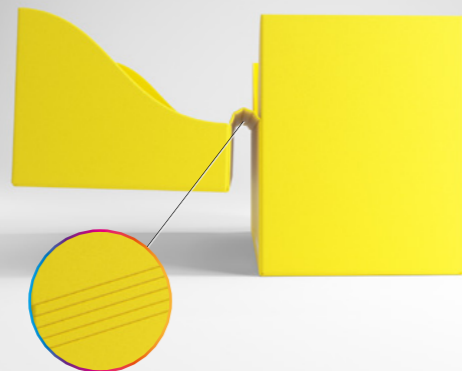

Cobra Neck technology. Flap closure can be opened up to 180° for easy access to the deck

Durable deck box includes FLEX Card Divider

MORE ROOM FOR YOUR CARDS

Digital rendering shown. Depicted accessories, such as cards, dice, etc. are not included

# SIDE 80+ HOLDER

With this casual product, players receive a smart and fast solution to store and organize their card decks. The Side Holder 80+ is a casual sideloading deck box to safely protect up to 80 double-sleeved cards. Its self-locking flap closure can be opened by up to 180° thanks to the use of the innovative COBRA NECK technology on the back. A handy write-on strip allows for individual labeling. A Flex Card Divider is also included.

## FEATURES

- Holds up to 80 double-sleeved cards\*
- Sideloading: cards are stored horizontally
- Durable deck box with self-locking lid + write-on strip
- Cobra Neck technology. Flap closure can be opened up to 180° for easy access to the deck
- Includes Flex Card Divider to separate your decks
- Strong welding points
- Acid-free, no PVC
- 100% compatible with convertible storage solutions, such as the Dungeon

## MSRP\*\*

USD 1.99 | EUR 1.99 each  
 \*\* Manufacturer's Suggested Retail Price

Cobra Neck technology. Flap closure can be opened up to 180° for easy access to the deck