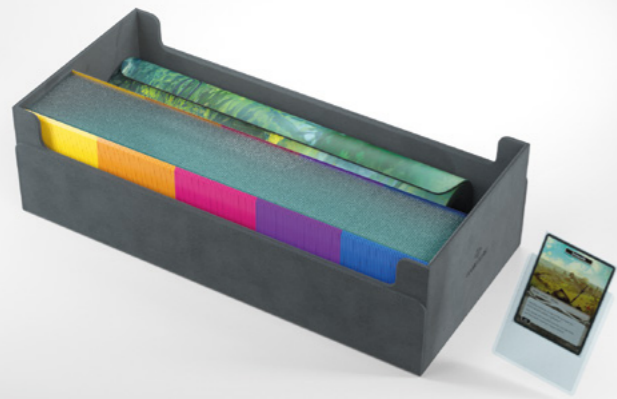

Nexofyber⁺. The new super-soft surface material. Elegant outer material and soft microfiber inner lining

Cover clips perfectly onto the bottom. No disturbing flaps at the table!

Almost endless options to fill your Dungeon

Stores 1,100+ double-sleeved cards*. Perfect for Cube Drafts

DUNGEON 1100+ CONVERTIBLE

The Dungeon is ideal for housing a complete card collection. It holds several deck boxes, playmats, accessories and, of course, a huge number of single cards (even protected in bigger toplayer sleeves). The closing mechanism is subtle but strong thanks to an ingenious design that keeps the box safely closed even when it is fully loaded. The box's premium Nexofyber⁺ outside material shares the elegant look of all Convertible products. Compatible not only with the rest of the product line but also with most boxes and solutions available on the market.

FEATURES

- Designed to hold up to **1,100** double-sleeved cards*
- Perfect for Cube Drafts
- Completely removable cover grants easy access to all components
- The cover clips onto the bottom and saves precious space at the gaming table
- Powerful magnets for a precise and secure closure
- Special locking mechanism provides a secure closure, even if the box is shaken upside-down
- **Almost endless options to fill your Dungeon:** Designed to hold deck boxes, playmats, accessories and single sleeved cards (even in toplayers)
- Premium materials (Nexofyber⁺ surface + microfiber inner lining)

*Optimized for Gamegenic Sleeves. Sleeves from other brands may affect capacity/compatibility

SPECIFICATIONS

Product size	414 x 200 x 114 mm
Material	Nexofyber⁺ surface + microfiber inner lining
Packaging Type	Window Cardboard Box
Carton content	4

COLOR VARIATIONS